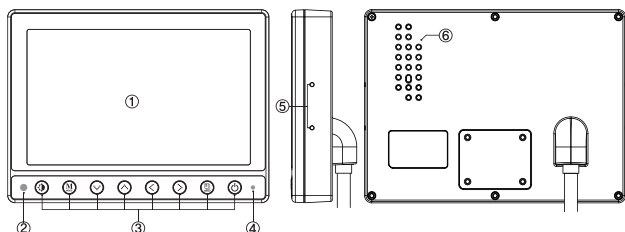

7" WATERPROOF MONITOR

CWM-704

- Water Resistant (IP67), Aluminum housing
- Max. 4 cameras input
- User can choose split screen (1/2/3/4 Split screen)

SPECIFICATION

SCREEN SIZE	7 Inch	VIDEO SIGNAL	Composite Video (CVBS)
RESOLUTION	800(W) x WVGA x 480(H)	AUDIO SIGNAL	MONO
BRIGHTNESS	400 cd	BUTTON	(Remote Sensor) Dimmer / Mode / Down / Up / Left / Right / Menu / Power
CONTRAST RATIO	500 : 1	OPERATING TEMPERATURE	-30°C ~ 70°C
VIEW ANGLE (L/R/U/D)	70/ 70/ 50/ 70	DIMENSION (W x H x D)	181 x 134 x 28 mm
POWER SUPPLY	DC12V-24V / 450mA	WEIGHT	860g (w/o bracket)
INPUT SYSTEM	NTSC/PAL		

CONNECTION

FUNCTION OF EACH PART

- | | |
|-------------------|------------------------------------------------|
| 1. LCD SCREEN | WVGA (800x480) |
| 2. DIMMER SENSOR | Automatic brightness control sensor |
| 3. BUTTONS | DIMMER, MODE, DOWN /UP/LEFT/RIGHT, MENU, POWER |
| 4. STAND BY LED | Stand by lamp |
| 5. SUN VISOR HOLE | Sun Visor installation hole |
| 6. SPEAKER HOLE | Speaker hole (Waterproof) |

SPLIT SCREEN