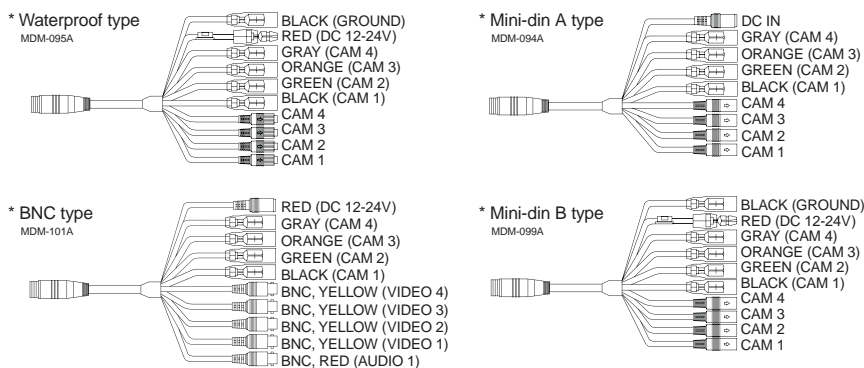

7" WATERPROOF MONITOR

CWM-704

- Water Resistant (IP67), Aluminum housing
- Max. 4 cameras input
- User can choose split screen (1/2/3/4 Split screen)

SPECIFICATION

SCREEN SIZE	7 Inch	VIDEO SIGNAL	Composite Video (CVBS)
RESOLUTION	800(W) x WVGA x 480(H)	AUDIO SIGNAL	MONO
BRIGHTNESS	400 cd	BUTTON	(Remote Sensor) Dimmer / Mode / Down / Up / Left / Right / Menu / Power
CONTRAST RATIO	500 : 1	OPERATING TEMPERATURE	-30°C ~ 70°C
VIEW ANGLE (L/R/U/D)	70/ 70/ 50/ 70	DIMENSION (W x H x D)	181 x 134 x 28 mm
POWER SUPPLY	DC12V-24V / 450mA	WEIGHT	860g (w/o bracket)
INPUT SYSTEM	NTSC/PAL		

CONNECTION

FUNCTION OF EACH PART

- | | |
|-------------------|------------------------------------------------|
| 1. LCD SCREEN | WVGA (800x480) |
| 2. DIMMER SENSOR | Automatic brightness control sensor |
| 3. BUTTONS | DIMMER, MODE, DOWN /UP/LEFT/RIGHT, MENU, POWER |
| 4. STAND BY LED | Stand by lamp |
| 5. SUN VISOR HOLE | Sun Visor installation hole |
| 6. SPEAKER HOLE | Speaker hole (Waterproof) |

SPLIT SCREEN