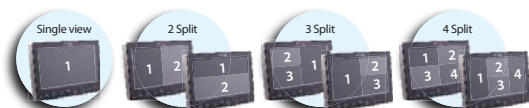

7" WATERPROOF MONITOR

CWM-704

- Water Resistant (IP67), Aluminum housing
- Max. 4 cameras input
- User can choose split screen (1/2/3/4 Split screen)

SPECIFICATION

SCREEN SIZE	7 Inch	VIDEO SIGNAL	Composite Video (CVBS)
RESOLUTION	800(W) x WVGA x 480(H)	AUDIO SIGNAL	MONO
BRIGHTNESS	400 cd	BUTTON	(Remote Sensor) Dimmer / Mode / Down / Up / Left / Right / Menu / Power
CONTRAST RATIO	500 : 1	OPERATING TEMPERATURE	-30°C ~ 70°C
VIEW ANGLE (L/R/U/D)	70/ 70/ 50/ 70	DIMENSION (W x H x D)	181 x 134 x 28 mm
POWER SUPPLY	DC12V-24V / 450mA	WEIGHT	860g (w/o bracket)
INPUT SYSTEM	NTSC/PAL		

CONNECTION

FUNCTION OF EACH PART

- | | |
|-------------------|------------------------------------------------|
| 1. LCD SCREEN | WVGA (800x480) |
| 2. DIMMER SENSOR | Automatic brightness control sensor |
| 3. BUTTONS | DIMMER, MODE, DOWN /UP/LEFT/RIGHT, MENU, POWER |
| 4. STAND BY LED | Stand by lamp |
| 5. SUN VISOR HOLE | Sun Visor installation hole |
| 6. SPEAKER HOLE | Speaker hole (Waterproof) |

SPLIT SCREEN