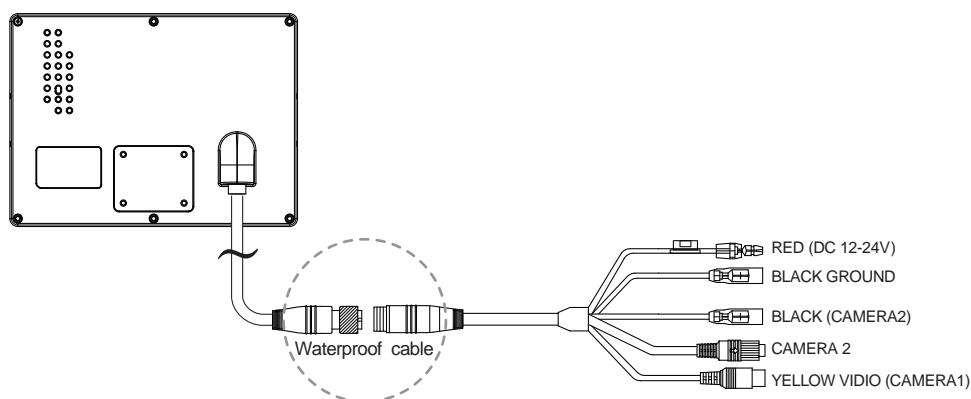

7" WATERPROOF MONITOR

CWM-701

- Water Resistant (IP67), Aluminum housing
- All functions are displayed on screen (OSD function)
- 7 Languages display selection(DEU-ITA-FRA-ESP-KOR-JPN-ENG)
- Picture quality control (PWM control)

SPECIFICATION

SCREEN SIZE	7 Inch	VIDEO SIGNAL	Composite Video (CVBS)
RESOLUTION	800 x 3(GB) x 480	AUDIO SIGNAL	MONO
BRIGHTNESS	400 cd/m ²	BUTTON	DIM, MODE, DOWN, UP, LEFT, RIGHT, MENU, POWER
CONTRAST RATIO	500 : 1	OPERATING TEMPERATURE	-10°C ~ 60°C
VIEW ANGLE (L/R/T/B)	70 / 70 / 50 / 70	DIMENSION (W x H x D)	181 x 134 x 28 mm
POWER SUPPLY	DC 12V ~ 24V	WEIGHT	860g (monitor only)
INPUT SYSTEM	AUTO(NTSC/PAL)		

CONNECTION

FUNCTION OF EACH PART

1. LCD SCREEN	WVGA (800x480)
2. DIMMER SENSOR	Automatic brightness control sensor
3. BUTTONS	DIMMER, MODE, DOWN /UP/LEFT/RIGHT, MENU, POWER
4. STAND BY LED	Stand by lamp
5. SUN VISOR HOLE	Sun Visor installation hole
6. SPEAKER HOLE	Speaker hole (Waterproof)