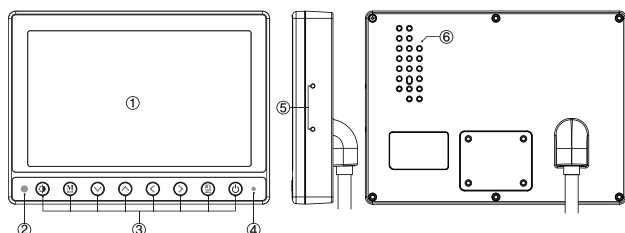

7" WATERPROOF MONITOR

CWM-701

- Water Resistant (IP67), Aluminum housing
- All functions are displayed on screen (OSD function)
- 7 Languages display selection(DEU-ITA-FRA-ESP-KOR-JPN-ENG)
- Picture quality control (PWM control)

SPECIFICATION

SCREEN SIZE	7 Inch	VIDEO SIGNAL	Composite Video (CVBS)
RESOLUTION	800 x 3(GB) x 480	AUDIO SIGNAL	MONO
BRIGHTNESS	400 cd/m ²	BUTTON	DIM, MODE, DOWN, UP, LEFT, RIGHT, MENU, POWER
CONTRAST RATIO	500 : 1	OPERATING TEMPERATURE	-10°C ~ 60°C
VIEW ANGLE (L/R/T/B)	70 / 70 / 50 / 70	DIMENSION (W x H x D)	181 x 134 x 28 mm
POWER SUPPLY	DC 12V ~ 24V	WEIGHT	860g (monitor only)
INPUT SYSTEM	AUTO(NTSC/PAL)		

CONNECTION

FUNCTION OF EACH PART

1. LCD SCREEN	WVGA (800x480)
2. DIMMER SENSOR	Automatic brightness control sensor
3. BUTTONS	DIMMER, MODE, DOWN /UP/LEFT/RIGHT, MENU, POWER
4. STAND BY LED	Stand by lamp
5. SUN VISOR HOLE	Sun Visor installation hole
6. SPEAKER HOLE	Speaker hole (Waterproof)