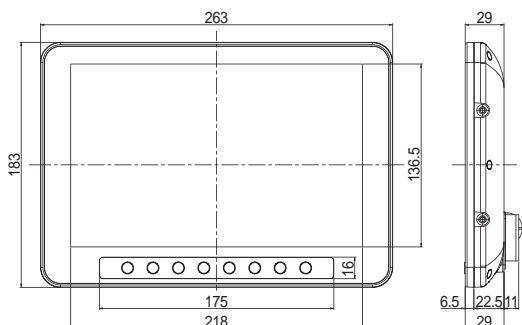

10" WATERPROOF MONITOR

CWM-1004

- Water Resistant (IP67)
- 4 Camera input (NTSC/PAL)
- 1 Video Input(NTSC/PAL)
- 1/ 2/ 3/ 4 Split screen
- 10 inch 1280 X 3(RGB) X 800 WIDE LCD Panel

SPECIFICATION

SCREEN SIZE	10 Inch	VIDEO SIGNAL	Composite Video (CVBS)
RESOLUTION	1280 X 3(RGB) X 800	AUDIO SIGNAL	MONO
BRIGHTNESS	400 cd/m ²	BUTTON	DIM, MODE, DOWN, UP, LEFT, RIGHT, MENU, POWER
CONTRAST RATIO	800 : 1	OPERATING TEMPERATURE	-20°C ~ 60°C
VIEW ANGLE (L/R/T/B)	85 / 85 / 85 / 85	DIMENSION (W x H x D)	263 x 183 x 29 mm (monitor only)
POWER SUPPLY	DC 12V ~ 24V	WEIGHT	877g (monitor only)
INPUT SYSTEM	NTSC/PAL		

CONNECTION

DIMENSION

U-Bracket (Option)

Standard Installation

Ceiling Installation