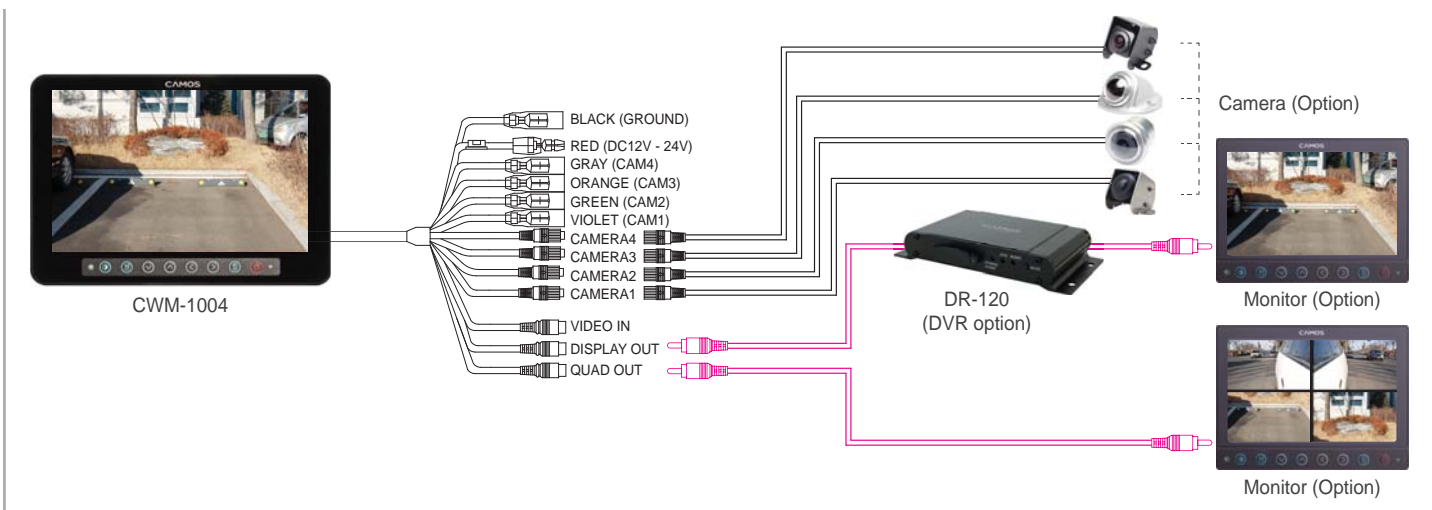

10" WATERPROOF MONITOR

CWM-1004

- Water Resistant (IP67)
- 4 Camera input (NTSC/PAL)
- 1 Video Input(NTSC/PAL)
- 1/ 2/ 3/ 4 Split screen
- 10 inch 1280 X 3(RGB) X 800 WIDE LCD Panel

SPECIFICATION

SCREEN SIZE	10 Inch	VIDEO SIGNAL	Composite Video (CVBS)
RESOLUTION	1280 X 3(RGB) X 800	AUDIO SIGNAL	MONO
BRIGHTNESS	400 cd/m ²	BUTTON	DIM, MODE, DOWN, UP, LEFT, RIGHT, MENU, POWER
CONTRAST RATIO	800 : 1	OPERATING TEMPERATURE	-20°C ~ 60°C
VIEW ANGLE (L/R/T/B)	85 / 85 / 85 / 85	DIMENSION (W x H x D)	263 x 183 x 29 mm (monitor only)
POWER SUPPLY	DC 12V ~ 24V	WEIGHT	877g (monitor only)
INPUT SYSTEM	NTSC/PAL		

CONNECTION

DIMENSION

U-Bracket (Option)

Standard Installation

Ceiling Installation