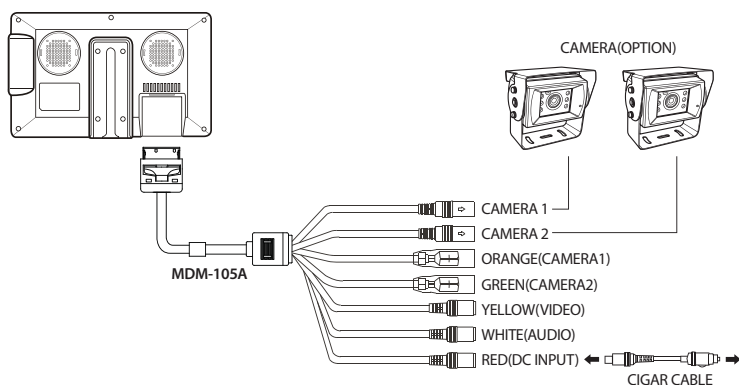

CONNECTION

STAND Ceiling Installation