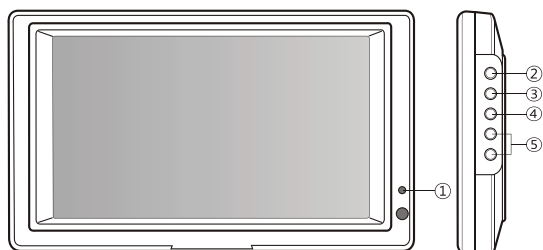

## CM-708R

- 8bit MICRO controller
- High Resolution & Low reflection LCD
- All functions are displayed on screen (OSD function)
- Language Display Selection (JPN-ENG-KOR-FRA-SPA-ITA-GER-SWE)

## SPECIFICATION

SCREEN SIZE	7 Inch	VIDEO SIGNAL	Composite Video 75Ω 1Vp-p
RESOLUTION	800(W) x 3(RGB) x 480(H)	AUDIO SIGNAL	MONO
BRIGHTNESS	400 cd/m <sup>2</sup>	BUTTON	Power / Mode / Menu / Up / Down
CONTRAST RATIO	500 : 1	OPERATING TEMPERATURE	-30°C ~ 70°C
VIEW ANGLE (L/R/U/D)	70/ 70/ 50/ 70	DIMENSION (W x H x D)	201 x 117 x 30.7 mm (Monitor Only)
POWER SUPPLY	DC12V-24V	WEIGHT	450g (Monitor Only)
INPUT SYSTEM	AUTO (NTSC/PAL)		

## FUNCTION OF EACH PART

- |             |                                  |
|-------------|----------------------------------|
| 1. S/BY LED | Power or Stand-by status display |
| 2. POWER    | Power ON/OFF button              |
| 3. MODE     | Distance line selection button   |
| 4. MENU     | SETUP/PICTURE selection function |
| 5. UP/DOWN  | MENU level control               |