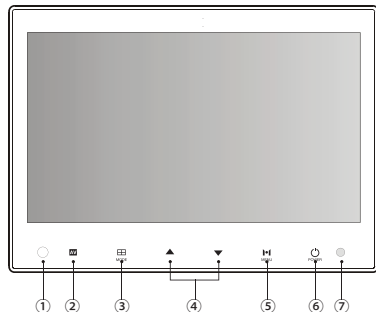

7" LIGHT-DUTY DIGITAL MONITOR

CM-709M2

- Touch Button (LED type)
- Max. 4 cameras input
- User can choose split screen (2/ 3/ 4 / H Split screen)
- 7 Languages display selection (ENG-DEU-ITA-FRA-ESP-KOR-JPN)
- Free voltage (DC 12~24V)

SPECIFICATION

SCREEN SIZE	7 Inch	VIDEO SIGNAL	Composite Video signal
RESOLUTION	800(W) x 3(GB) x 480(H)	AUDIO SIGNAL	MONO
BRIGHTNESS	400 cd/m ²	BUTTON	(Remote Sensor) AV / Mode / Down / Up / Menu / Power
CONTRAST RATIO	500 : 1	OPERATING TEMPERATURE	-30°C ~ 70°C
VIEW ANGLE (L/R/U/D)	70/ 70/ 50/ 70	DIMENSION (W x H x D)	174 x 125 x 27 mm (Monitor Only)
POWER SUPPLY	DC12V-24V	WEIGHT	440g (Monitor Only)
INPUT SYSTEM	AUTO (NTSC/PAL)		

FUNCTION OF EACH PART

① SENSOR	IR-SENSOR for remote control signal
② AV	Switch AUX
③ MODE	Switch Screen / Select SUB-MENU
④ ▲/▼	Switch camera inputs / Select split mode / Volume control / Set SUB-MENU
⑤ MENU	Switch main menu
⑥ POWER	Power ON / Stand-by
⑦ DIMMER SENSOR	Automatic brightness control sensor