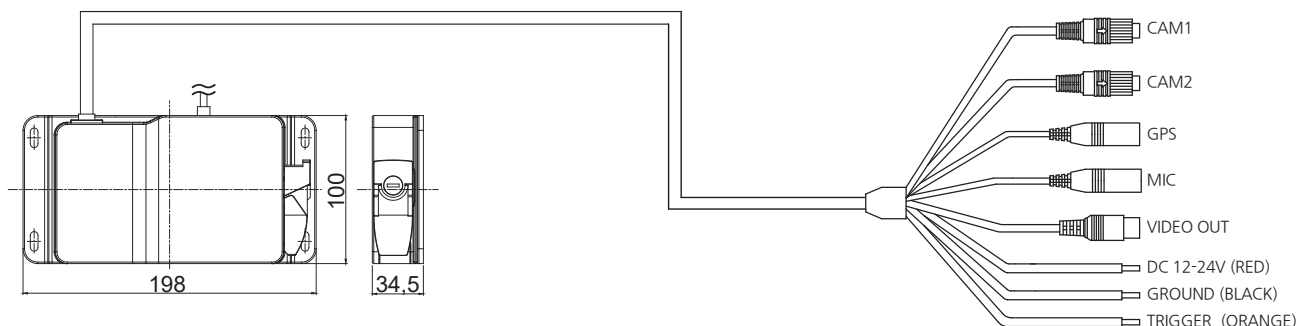

User can lock SD CARD COVER to prevent break away of SD CARD and damage DATA when accident occurred.(Preventing SD card theft)

PC VIEWER MANAGER

DVR only PC VIEWER which able to use 2/4 channels in common. It can be set to suit user's convenience.

DIMENSION & PARTS

SPECIFICATION

FRAME	2Channels (30fps)*2	MIC	External MIC
RESOLUTION	HD(1280x720), 960H(960x480)	TRIGGER	1EA
MODE	Normal / Event	PC VIEWER	O
V-OUT	O	POWER	DC12V - 24V max.32V
COMPRESSION	H-264 / AVI	OPERATING TEMP.	-10°C ~ 60°C
MEMORY	SD card (Min.16GB ~ Max. 512GB)	STORAGE TEMP.	-20°C ~ 70°C
GPS	External	DIMENSION (W/H/D)	198 x 34.5 x100 (DVR only)
3G-SENSOR	Internal (5step)	WEIGHT	718g (DVR only)